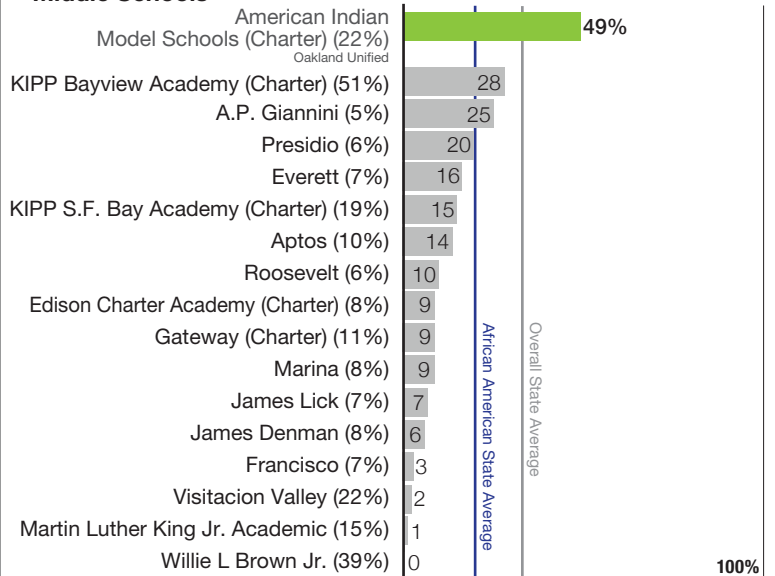

2015-16 California state standardized test results (CAASPP)

High School Graduation Rates

Percentage of High School Graduates Who Have Completed College Admission Requirements

Cohort graduation rate and graduates meeting University of California/California State University (UC/CSU) eligibility requirements, 2015-16 (most recent available)

2015-16 Proficiency Rates for African American Students in San Francisco

English

Elementary Schools

Middle Schools

High Schools

Math

Elementary Schools

Middle Schools

High Schools

■ Comparison school in the Bay Area with similar demographics ■ San Francisco Unified School District and charter schools within district boundaries

This handout includes the 50 schools with the highest African American enrollment (number after each school name is percentage of African Americans enrolled in 2015-16).