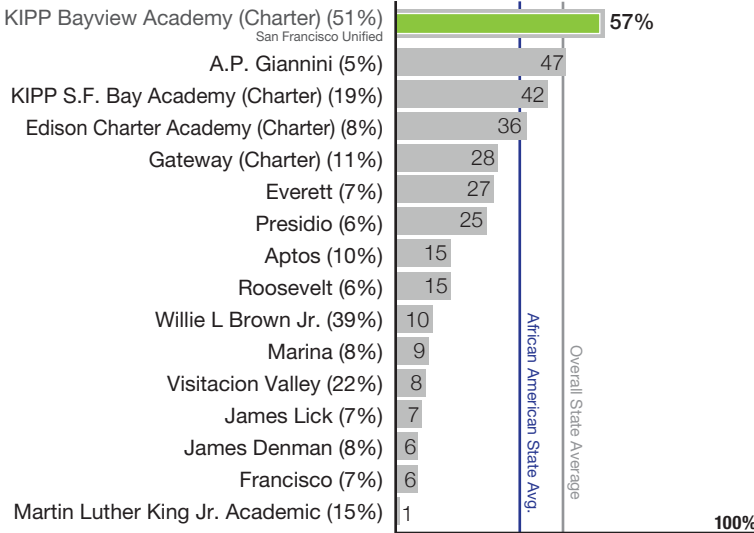

2015-16 Proficiency Rates for African American Students in San Francisco

English

Elementary Schools

Middle Schools

High Schools

Math

Elementary Schools

Middle Schools

High Schools

■ Comparison school in the Bay Area with similar demographics ■ San Francisco Unified School District and charter schools within district boundaries

This handout includes the 50 schools with the highest African American enrollment (number after each school name is percentage of African Americans enrolled in 2015-16).