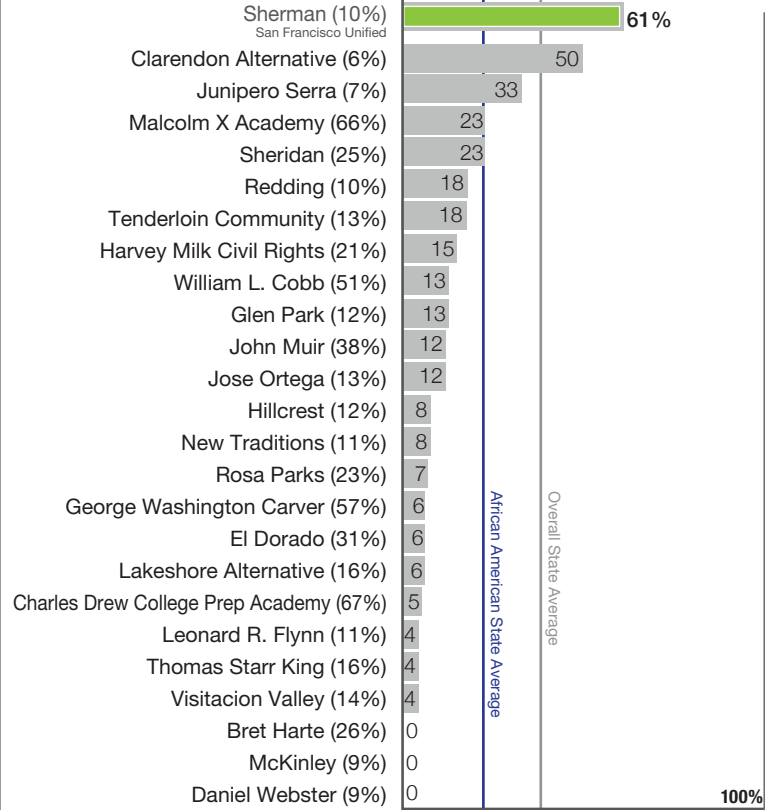

2015-16 Proficiency Rates for African American Students in San Francisco

English

Elementary Schools

Middle Schools

High Schools

Math

Elementary Schools

Middle Schools

High Schools

■ Comparison school in the Bay Area with similar demographics ■ San Francisco Unified School District and charter schools within district boundaries

This handout includes the 50 schools with the highest African American enrollment (number after each school name is percentage of African Americans enrolled in 2015-16).