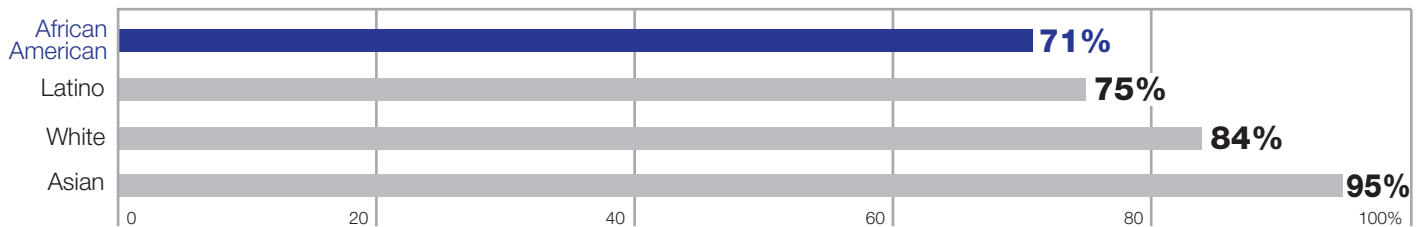

High School Graduation Rates

Percentage of High School Graduates Who Have Completed College Admission Requirements