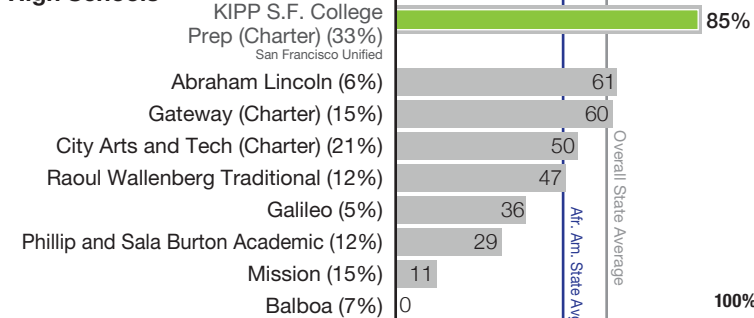

2015-16 Proficiency Rates for African American Students in San Francisco

English

Elementary Schools

Middle Schools

High Schools

Math

Elementary Schools

Middle Schools

High Schools

■ Comparison school in the Bay Area with similar demographics ■ San Francisco Unified School District and charter schools within district boundaries

This handout includes the 50 schools with the highest African American enrollment (number after each school name is percentage of African Americans enrolled in 2015-16).