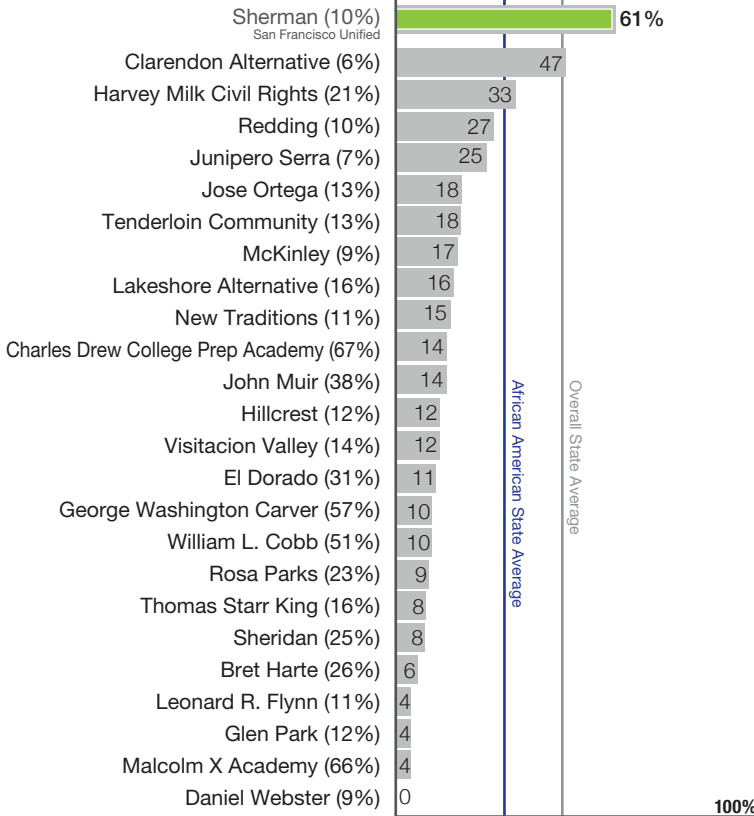

African American Student Spotlight

In 2015-16, San Francisco Unified School District enrolled 52,911 students.

African American students make up

8%

of all students in the district.

Students Meeting or Exceeding Standards

2015-16 California state standardized test results (CAASPP)

High School Graduation Rates

Percentage of High School Graduates Who Have Completed College Admission Requirements

Cohort graduation rate and graduates meeting University of California/California State University (UC/CSU) eligibility requirements, 2015-16 (most recent available)

2015-16 Proficiency Rates for African American Students in San Francisco

English

Elementary Schools

Middle Schools

High Schools

Math

Elementary Schools

Middle Schools