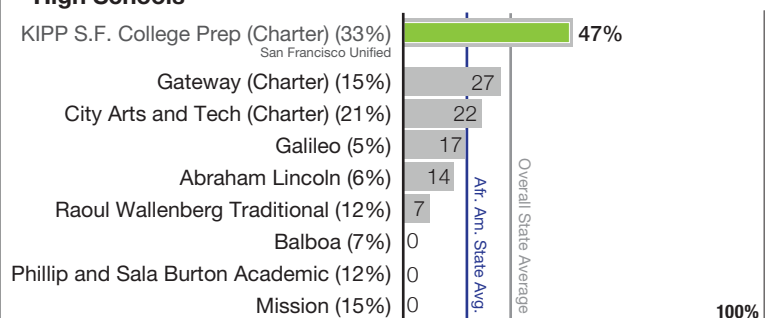

2015-16 Proficiency Rates for African American Students in San Francisco

English

Elementary Schools

Middle Schools

High Schools

Math

Elementary Schools

Middle Schools

High Schools

■ Comparison school in the Bay Area with similar demographics ■ San Francisco Unified School District and charter schools within district boundaries

This handout includes the 50 schools with the highest African American enrollment (number after each school name is percentage of African Americans enrolled in 2015-16).