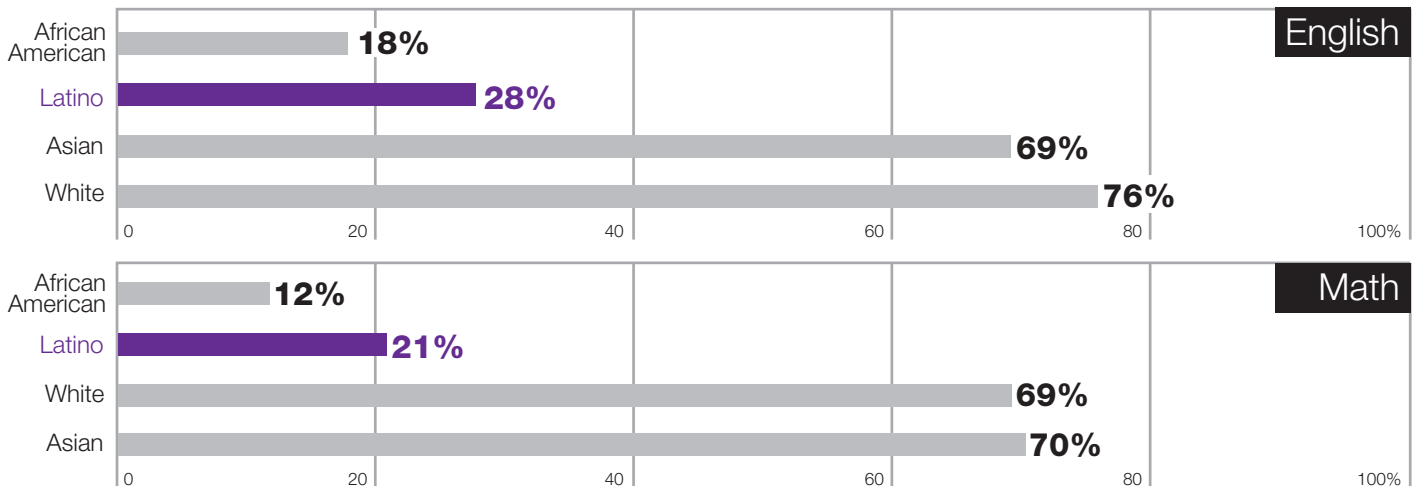

Latino Student Spotlight

In 2015-16, San Francisco Unified School District enrolled 52,911 students.

Latino students make up **27%** of all students in the district.

Students Meeting or Exceeding Standards