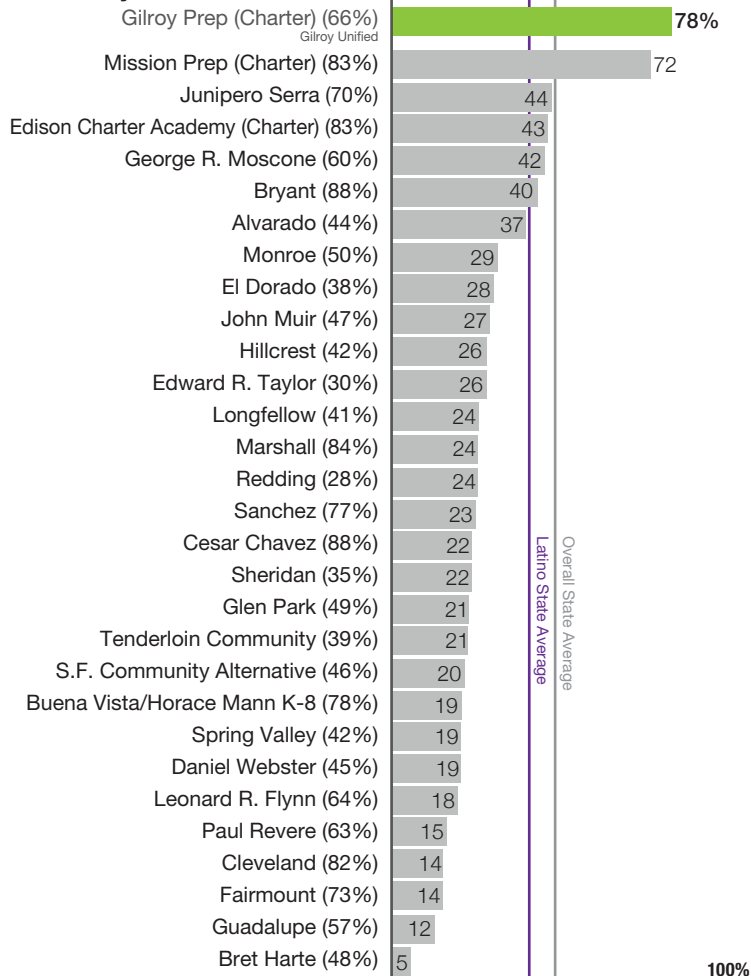

High School Graduation Rates

Percentage of High School Graduates Who Have Completed College Admission Requirements

Cohort graduation rate and graduates meeting University of California/California State University (UC/CSU) eligibility requirements, 2015-16 (most recent available)

2015-16 Proficiency Rates for Latino Students in San Francisco

English

Elementary Schools

Middle Schools

High Schools

Math

Elementary Schools

Middle Schools