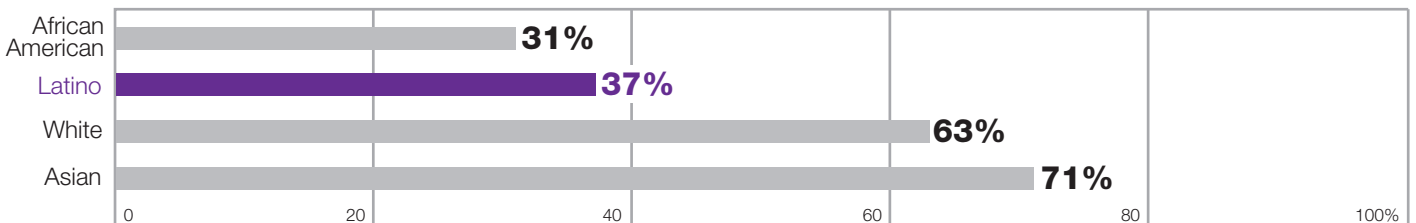

Cohort graduation rate and graduates meeting University of California/California State University (UC/CSU) eligibility requirements, 2015-16 (most recent available)