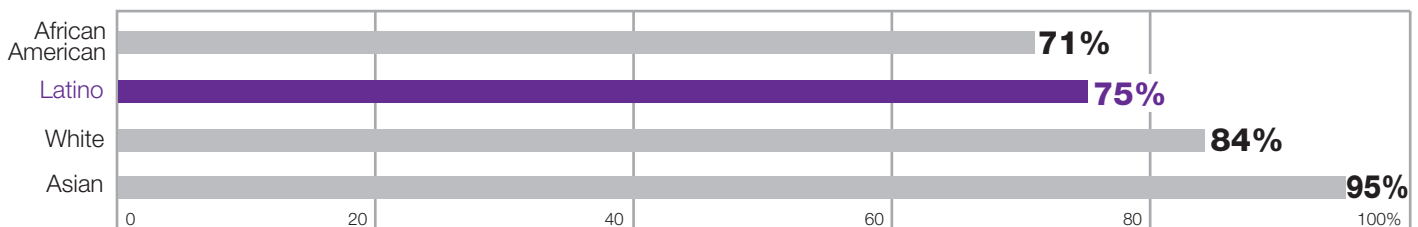

High School Graduation Rates

Percentage of High School Graduates Who Have Completed College Admission Requirements