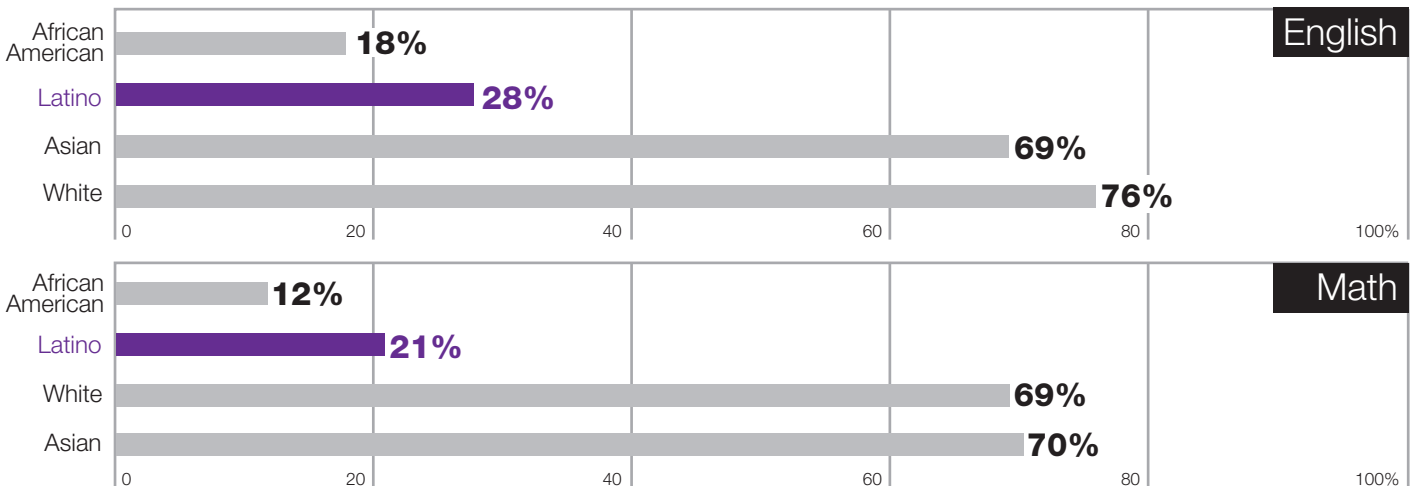

Latino Student Spotlight

In 2015-16, San Francisco Unified School District enrolled 52,911 students.

Latino students make up

27%

of all students in the district.

Students Meeting or Exceeding Standards

2015-16 California state standardized test results (CAASPP)

High School Graduation Rates

Percentage of High School Graduates Who Have Completed College Admission Requirements

Cohort graduation rate and graduates meeting University of California/California State University (UC/CSU) eligibility requirements, 2015-16 (most recent available)