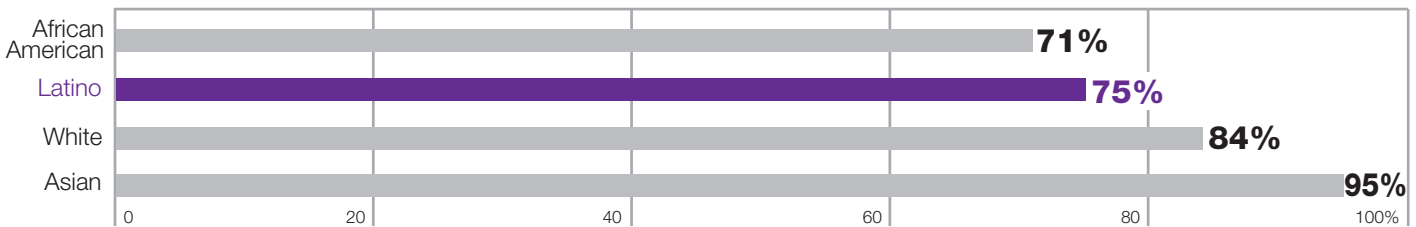

High School Graduation Rates

Percentage of High School Graduates Who Have Completed College Admission Requirements