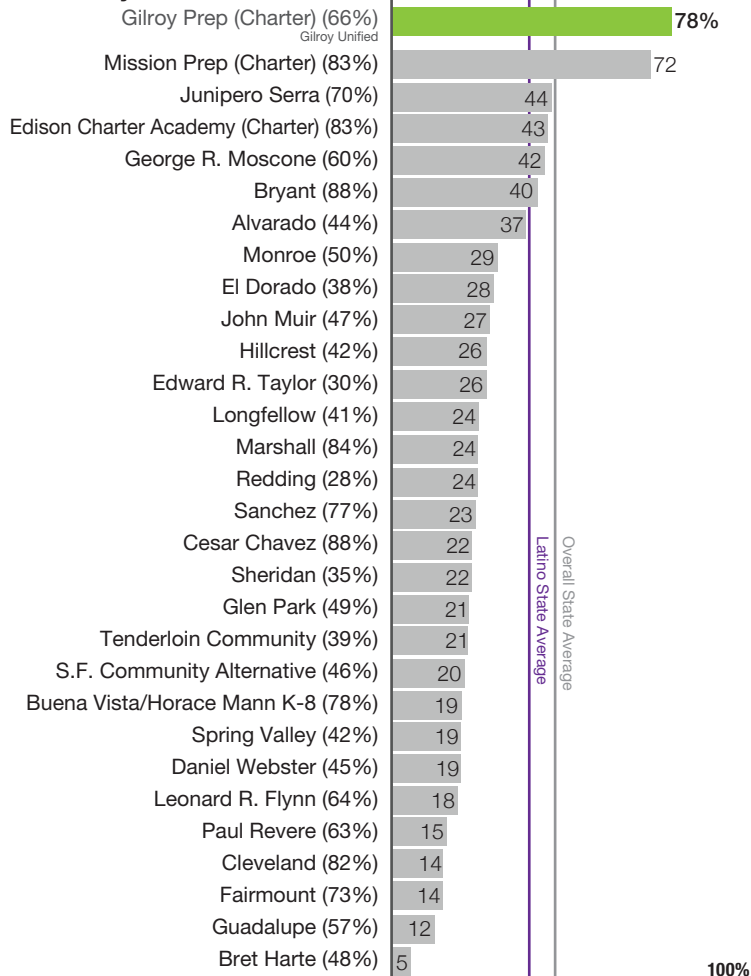

2015-16 California state standardized test results (CAASPP)

High School Graduation Rates

Percentage of High School Graduates Who Have Completed College Admission Requirements

Cohort graduation rate and graduates meeting University of California/California State University (UC/CSU) eligibility requirements, 2015-16 (most recent available)

2015-16 Proficiency Rates for Latino Students in San Francisco

English

Elementary Schools

Middle Schools

High Schools

Math

Elementary Schools

Middle Schools