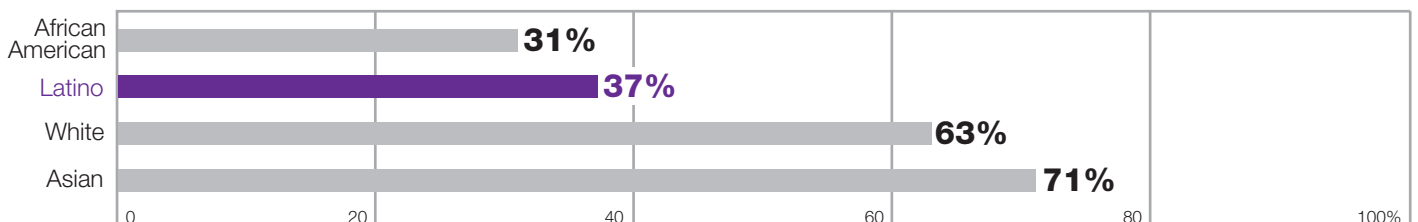

Cohort graduation rate and graduates meeting University of California/California State University (UC/CSU) eligibility requirements, 2015-16 (most recent available)