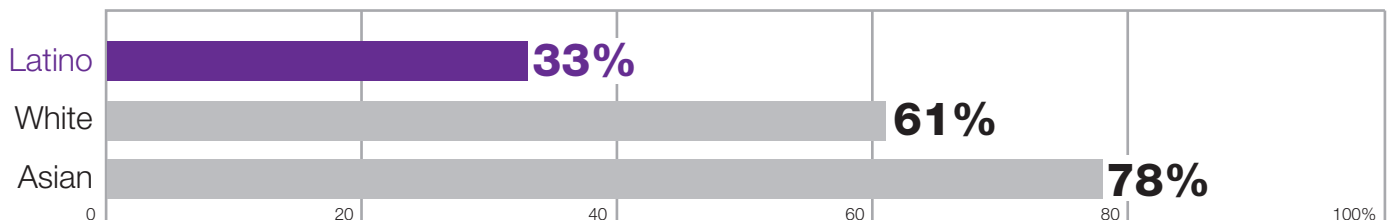

Percentage of High School Graduates Who Have Completed College Admission Requirements