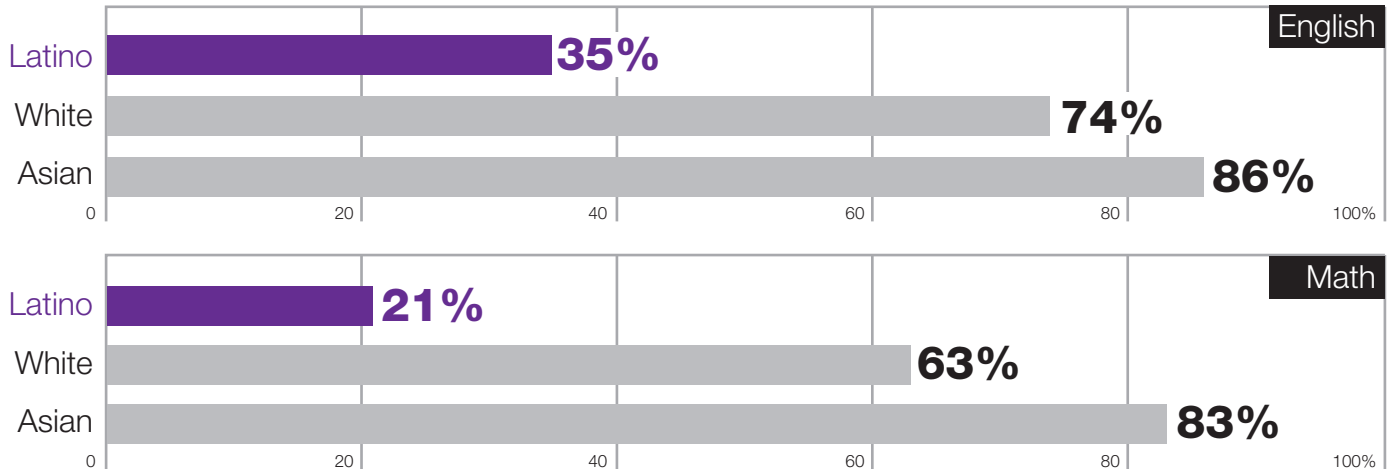

Latino Student Spotlight

In 2015-16, San Jose Unified School District enrolled 31,795 students.

Latino students make up

52%

of all students in the district.

Students Meeting or Exceeding Standards

2015-16 California state standardized test results (CAASPP)

High School Graduation Rates

Percentage of High School Graduates Who Have Completed College Admission Requirements

2015-2016 Proficiency Rates for Latino Students in San Jose Unified

English

Math

Elementary Schools