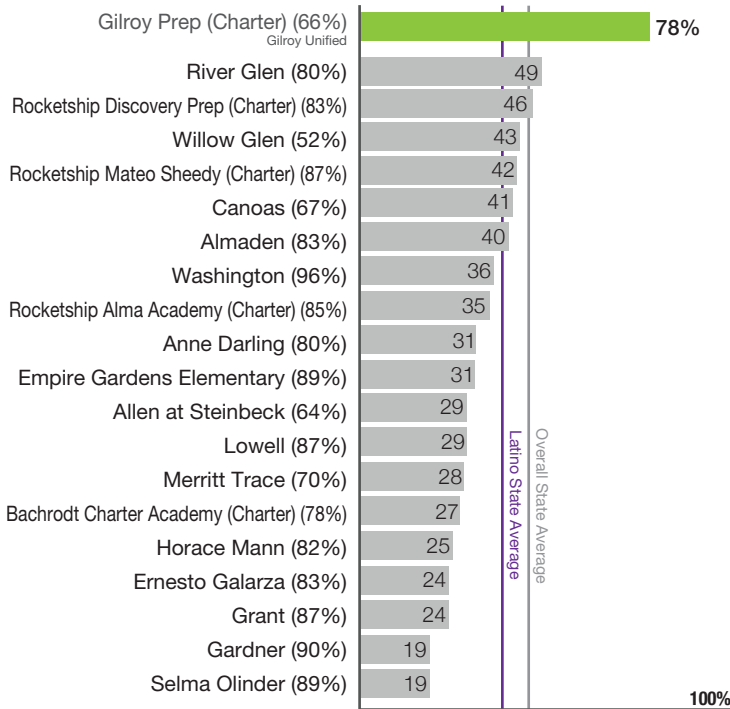

2015-2016 Proficiency Rates for Latino Students in San Jose Unified

English

Math

Elementary Schools