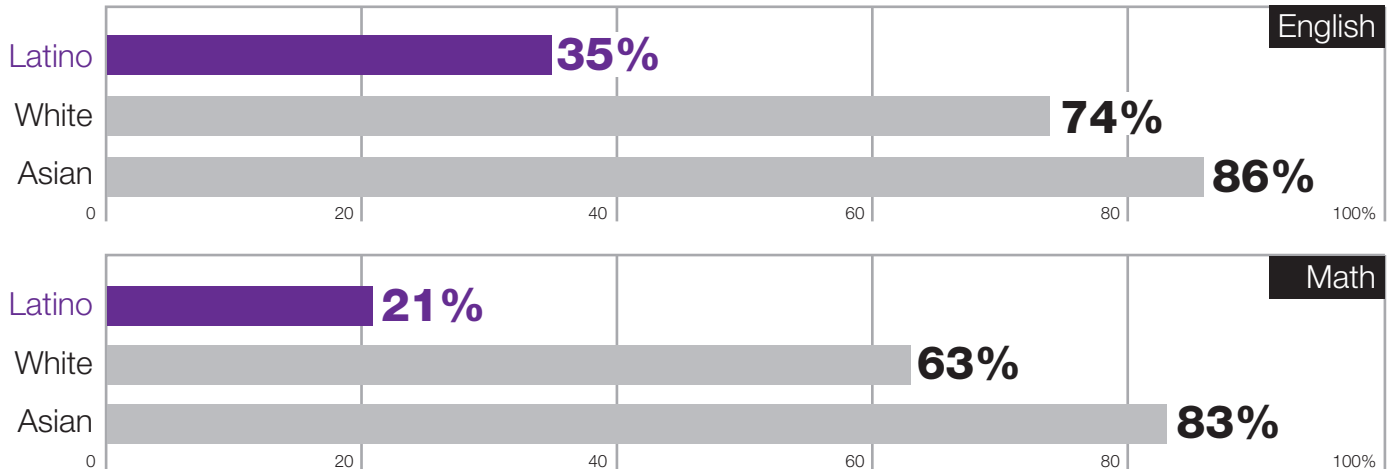

Students Meeting or Exceeding Standards