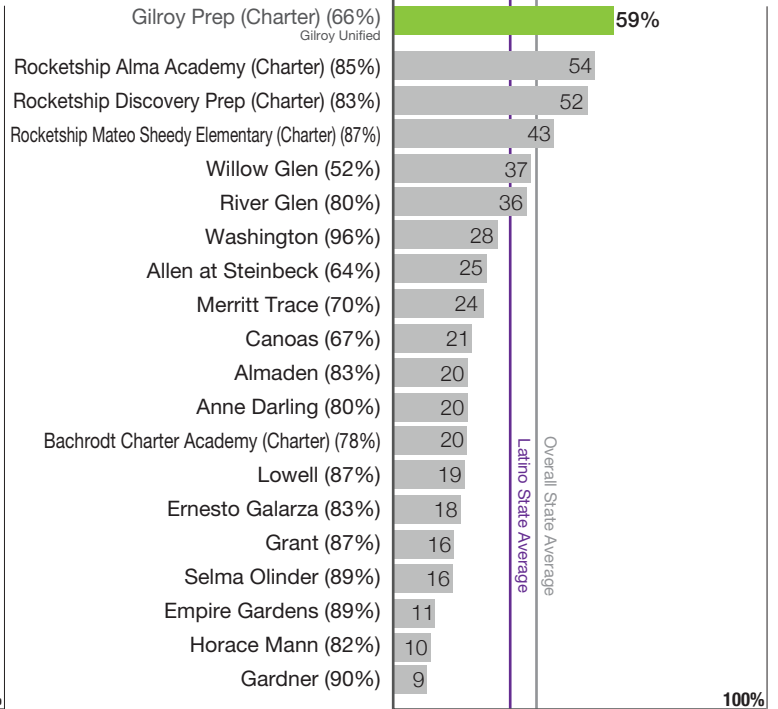

Elementary Schools